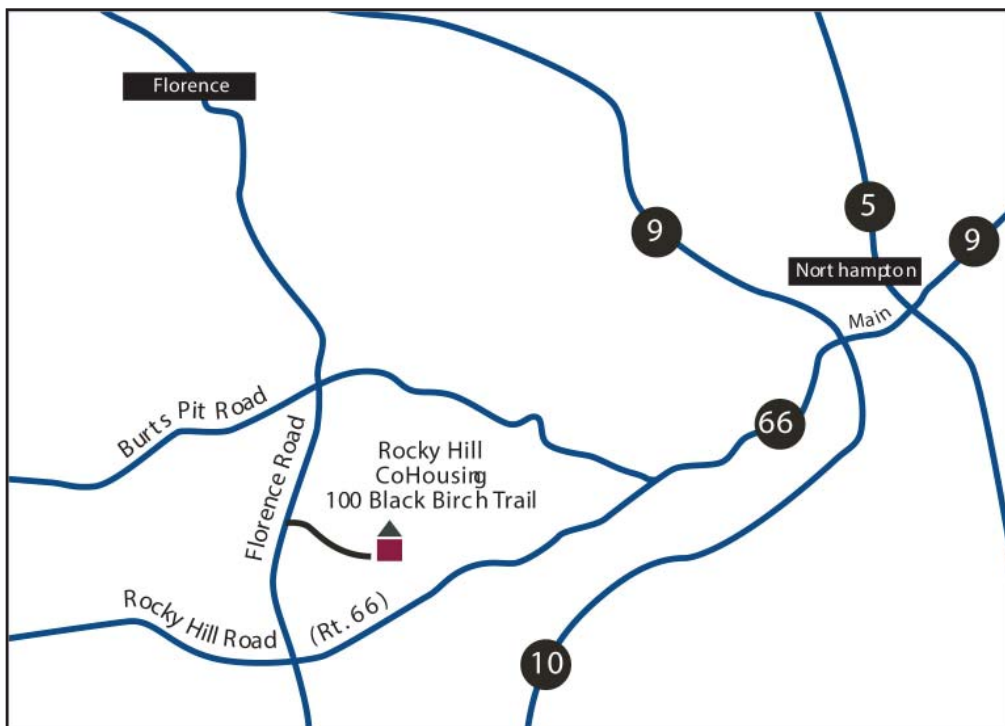

LOCATION

100 Black Birch Trail, Florence, MA 01062

DIRECTIONS

*from downtown Northampton:*

Drive west (uphill) on Main Street.

Stay in the middle lane in front of Academy of Music.

Go through light and immediately get into the left lane. (You can see the Smith College gate)

Carefully bear left at Smith onto Rte. 66. Watch your speed 25 mph. limit.

Go about 3 miles, turn right at first light onto Florence Rd.

Take the first right, just after Baptist Church, onto Black Birch Trail. It's directly opposite 697 Florence Rd.

Drive slowly down housing rd. Speed limit 20 mph.

Park before you reach Stop sign.

Enter Common house on the left.

GPS ADDRESS

697 Florence Rd, Florence, MA

NOTE

Please remove your shoes when you enter the common house. Many of us bring slippers.